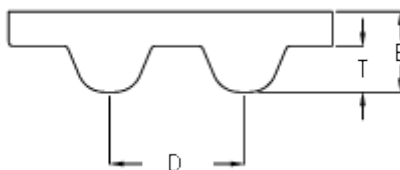

Data Sheet

Article number: 602932751071

Description: Gates timing belt POWERGRIP®
GTX 4004 14MX 20

Measures

D (Pitch)	= 14
Height B mm	= 10
Height T mm	= 6
Length	= 4004
Number of teeth	= 286
Type	= 4004 14MX 20
Width	= 20